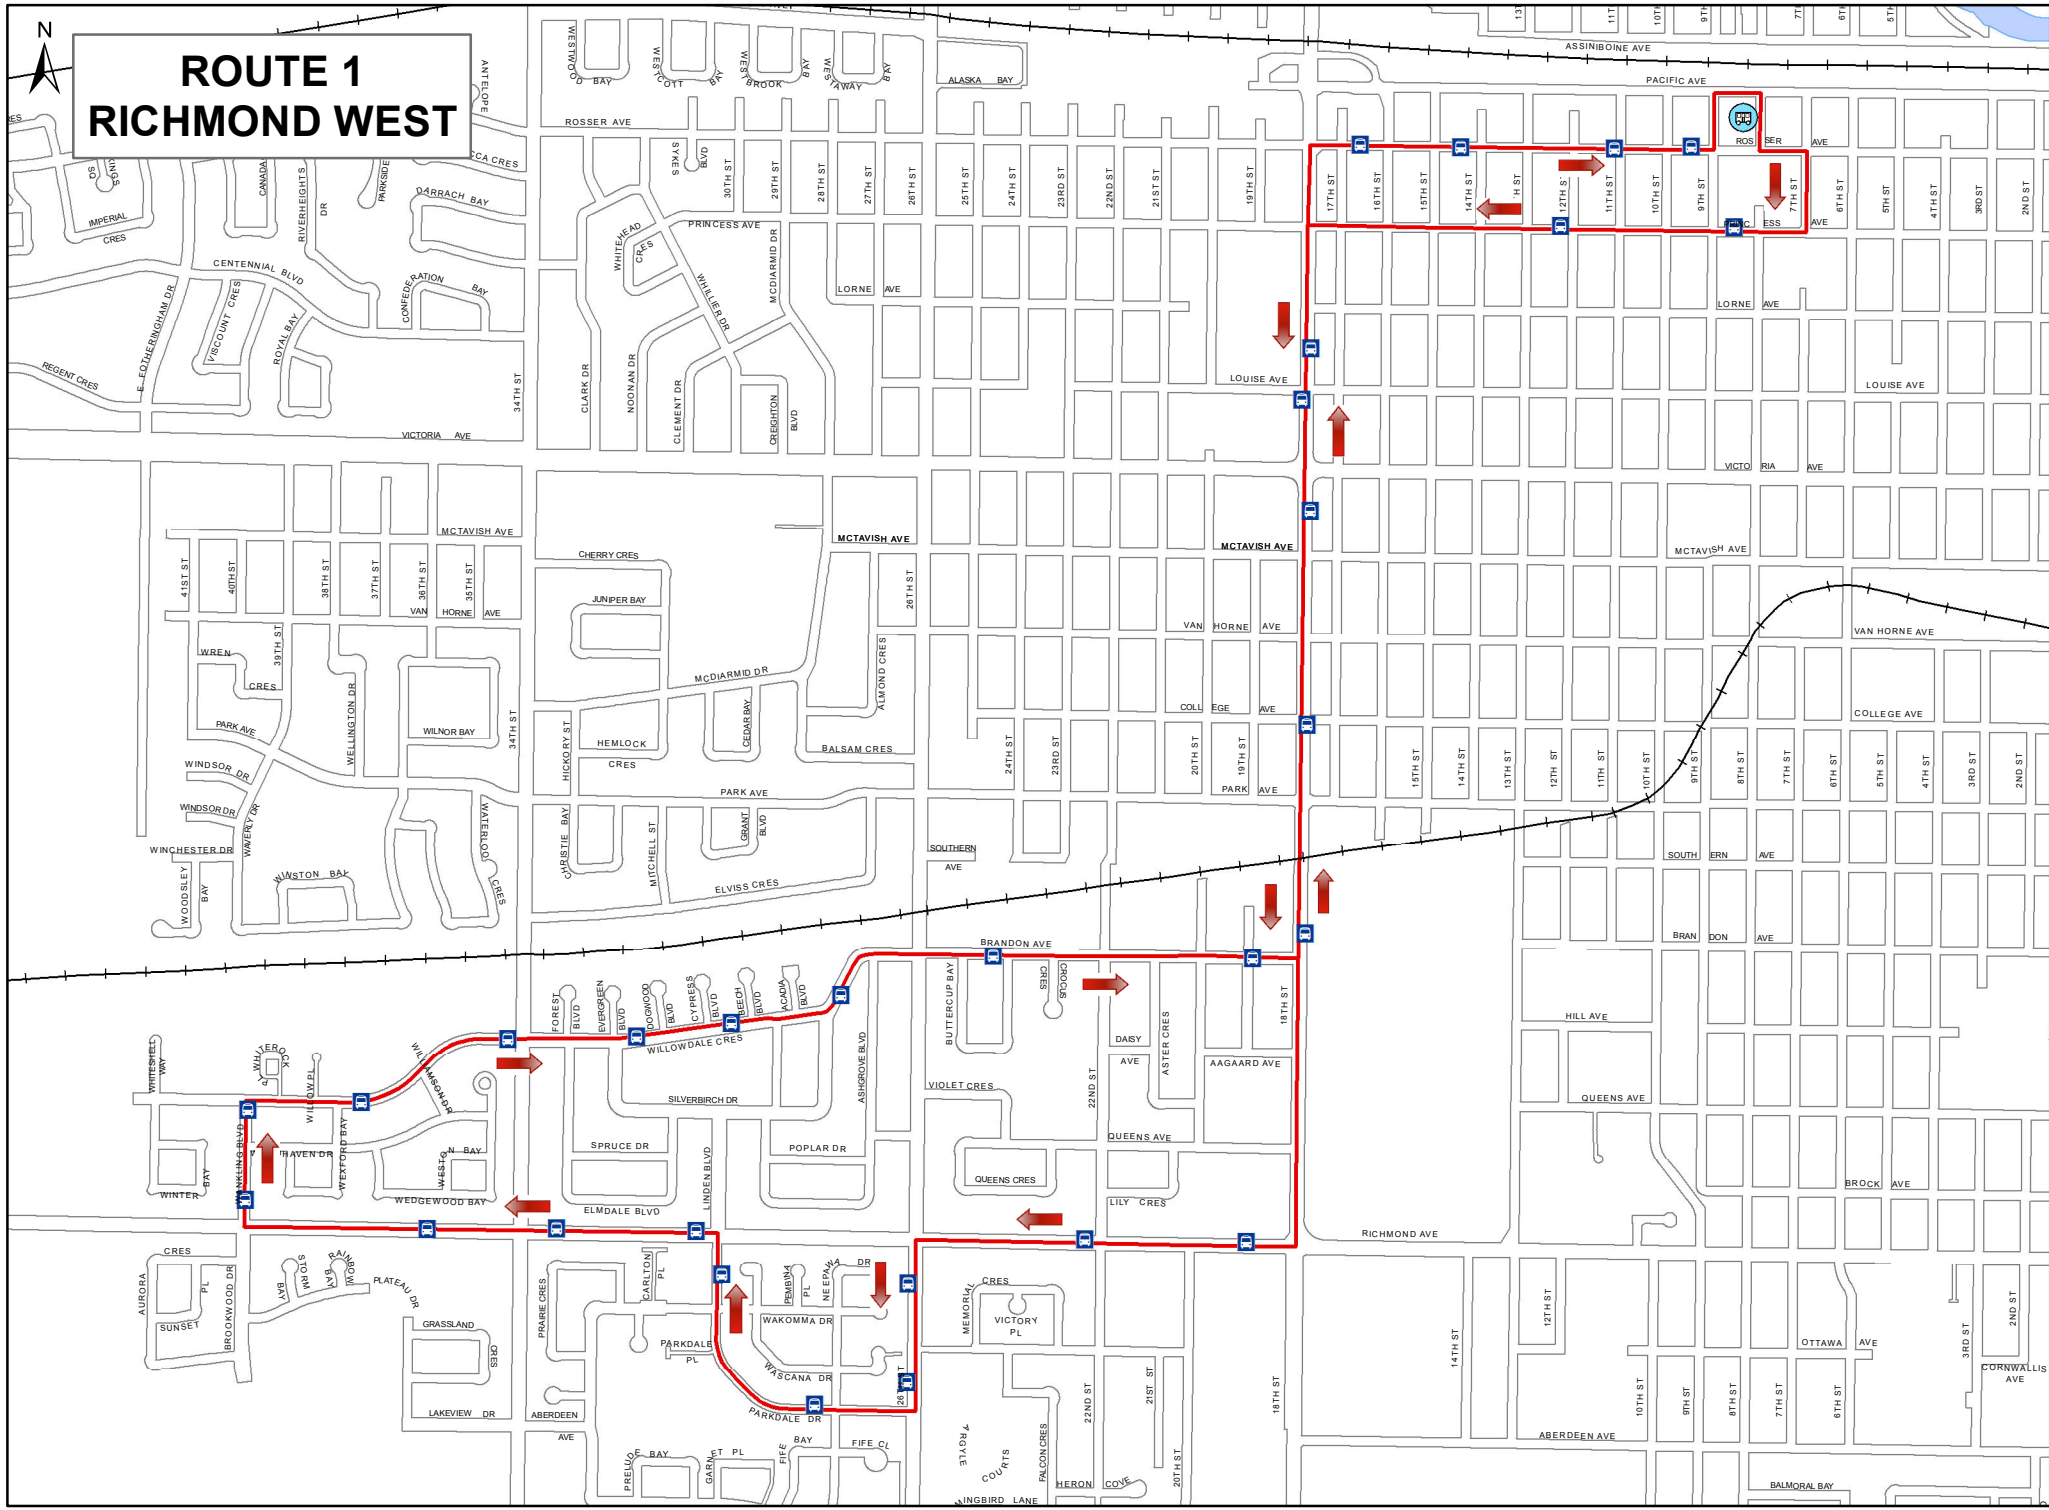

ROUTE 1 RICHMOND WEST

0 0.5 1 Km

Downtown Bus Terminal

Bus Stops

Route 1 - Richmond West

1:16,000