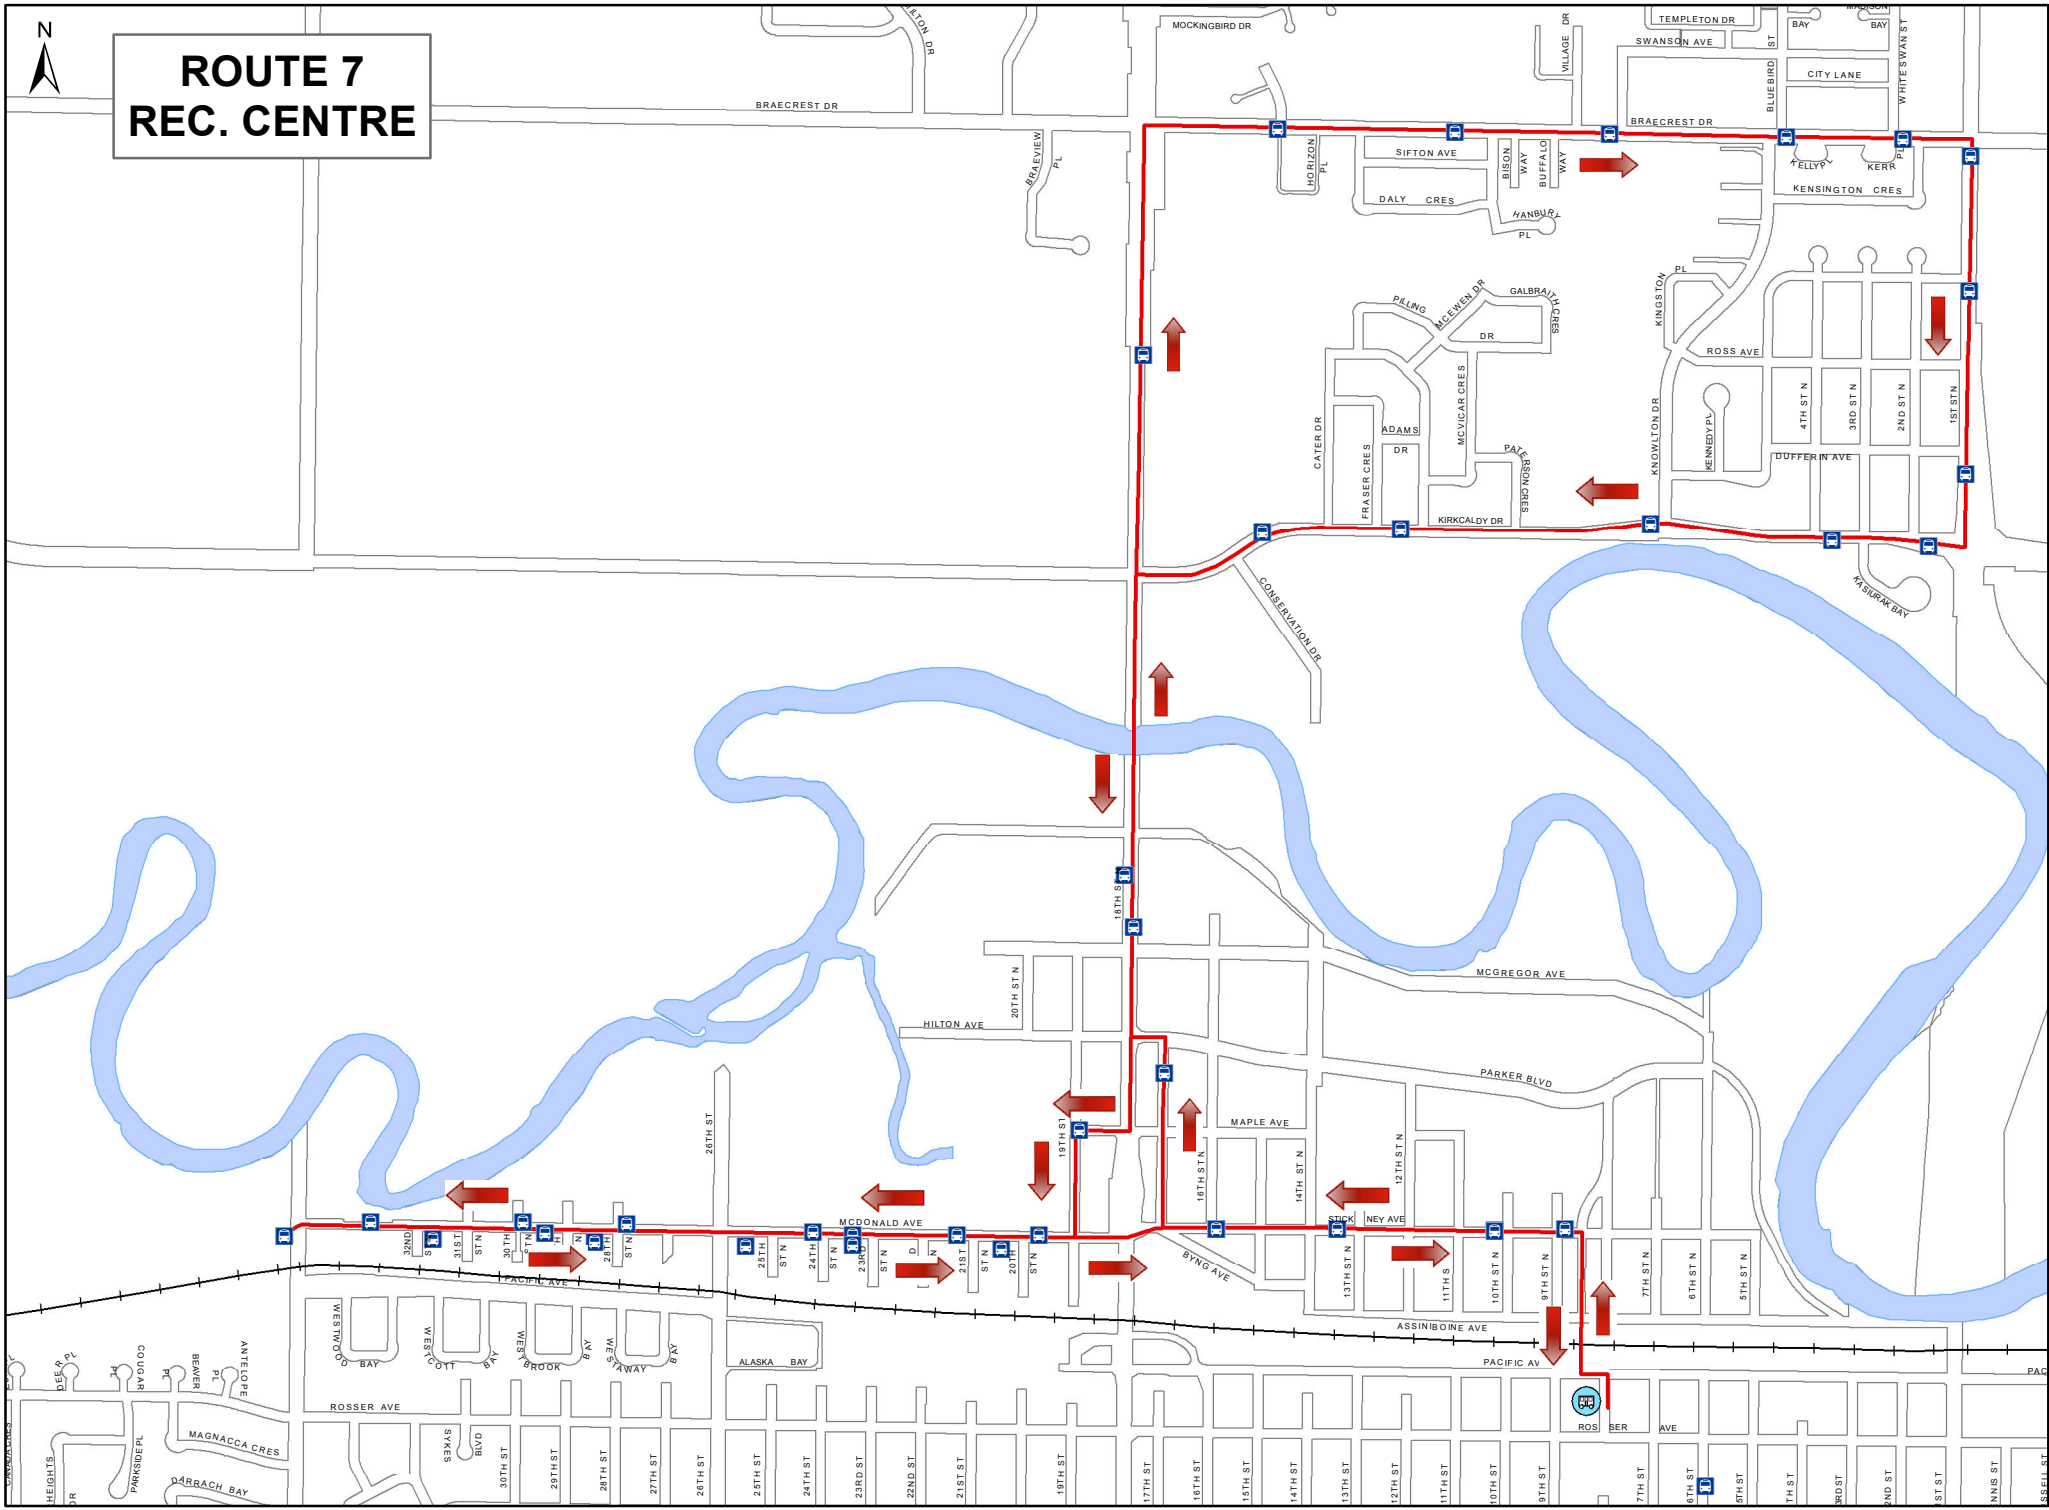

# ROUTE 7 REC. CENTRE

0 0.5 1 Km

Downtown Bus Terminal Bus Stops Route 7 - Rec. Centre

1:15,000